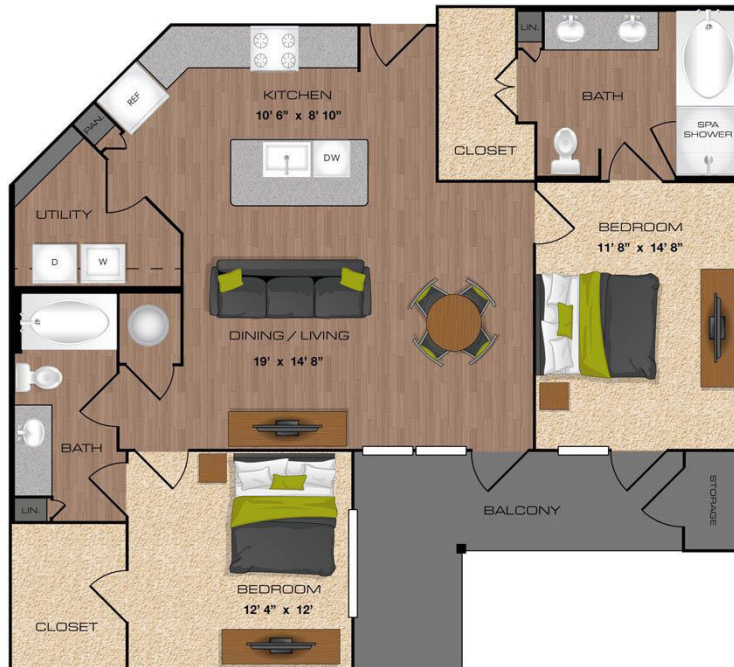

# B3

# 1168 - 1187

2 BED / 2 BATH

SQ. FT.

B3 - 2 Bed / 2 Bath | 1168 sq. ft.

B3a - 2 Bed / 2 Bath | 1187 sq. ft.

 <b>LAKESIDE</b> URBAN CENTER	850 Lake Carolyn Pkwy.   Irving, TX 75039
	<a href="http://www.lakesideurbancenter.com">www.lakesideurbancenter.com</a>

*Floor plans are artist's rendering. All dimensions are approximate. Actual product and specifications may vary in dimension or detail. Not all features are available in every apartment. Prices and availability are subject to change. Please see a representative for details.*