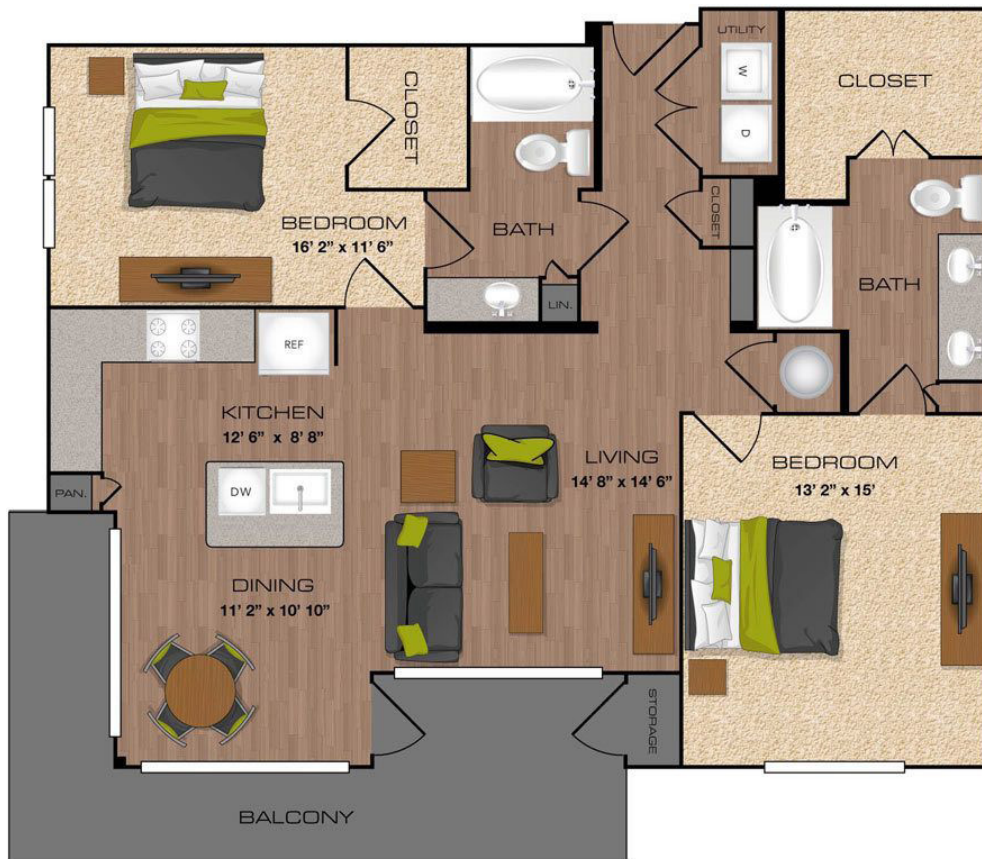

B2

2 BED / 2 BATH

1191

SQ. FT.

 LAKESIDE URBAN CENTER	850 Lake Carolyn Pkwy. Irving, TX 75039
	www.lakesideurbancenter.com

Floor plans are artist's rendering. All dimensions are approximate. Actual product and specifications may vary in dimension or detail. Not all features are available in every apartment. Prices and availability are subject to change. Please see a representative for details.