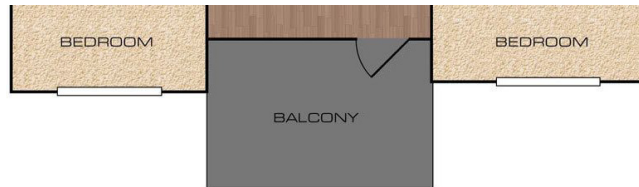

B1

1071 - 1084

2 BED / 2 BATH

SQ. FT.

B1 - 2 Bed / 2 Bath | 1071-1084sq. ft.

B1d - 2 Bed / 2 Bath | 1071 sq. ft.

B1e - 2 Bed / 2 Bath | 1084 sq. ft.

 <p>LAKESIDE URBAN CENTER</p>	850 Lake Carolyn Pkwy. Irving, TX 75039
	www.lakesideurbancenter.com

Floor plans are artist's rendering. All dimensions are approximate. Actual product and specifications may vary in dimension or detail. Not all features are available in every apartment. Prices and availability are subject to change. Please see a representative for details.