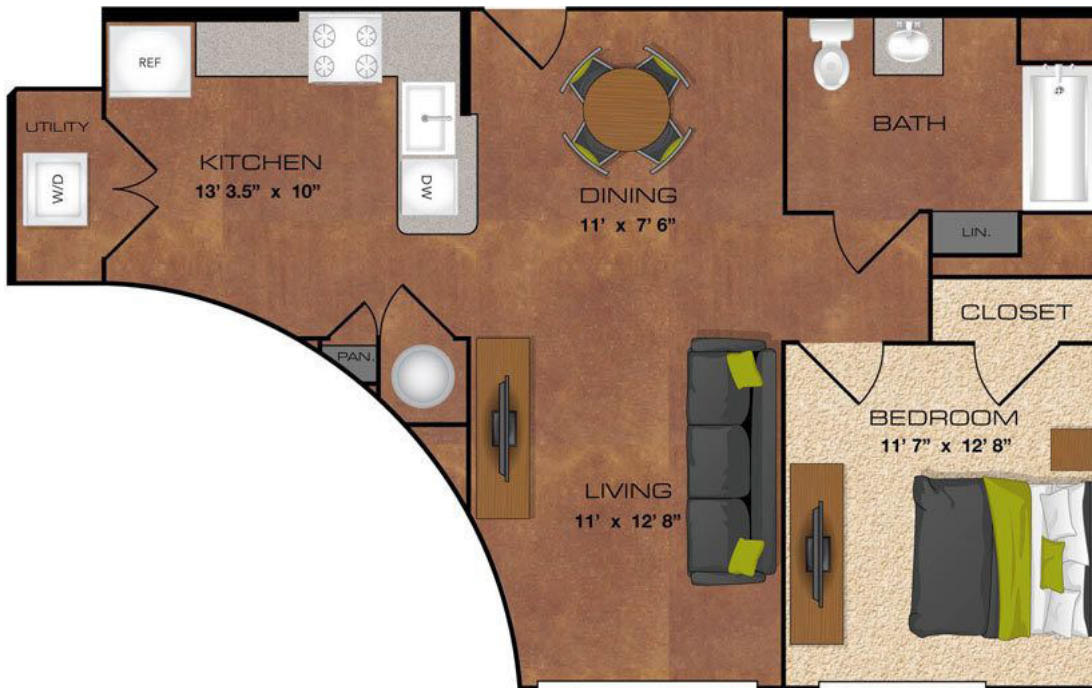

# A7HC

1 BED / 1 BATH

# 739

SQ. FT.

850 Lake Carolyn Pkwy. | Irving, TX 75039

[www.lakesideurbancenter.com](http://www.lakesideurbancenter.com)

Floor plans are artist's rendering. All dimensions are approximate. Actual product and specifications may vary in dimension or detail. Not all features are available in every apartment. Prices and availability are subject to change. Please see a representative for details.