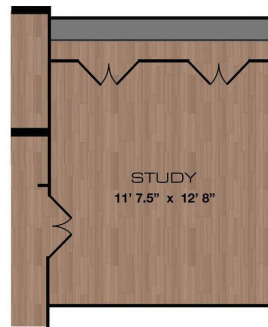

# A4b

1 BED / 1 BATH / STUDY

# 927 - 951

SQ. FT.

A4 - 1 Bed / 1 Bath | 788 - 795 sq. ft.

A4b - 1 Bed / 1 Bath with Study | 927 - 951 sq. ft.

A4c - 1 Bed / 1 Bath | 795 sq. ft.

 <b>LAKESIDE</b> URBAN CENTER	850 Lake Carolyn Pkwy.   Irving, TX 75039
	<a href="http://www.lakesideurbancenter.com">www.lakesideurbancenter.com</a>

*Floor plans are artist's rendering. All dimensions are approximate. Actual product and specifications may vary in dimension or detail. Not all features are available in every apartment. Prices and availability are subject to change. Please see a representative for details.*