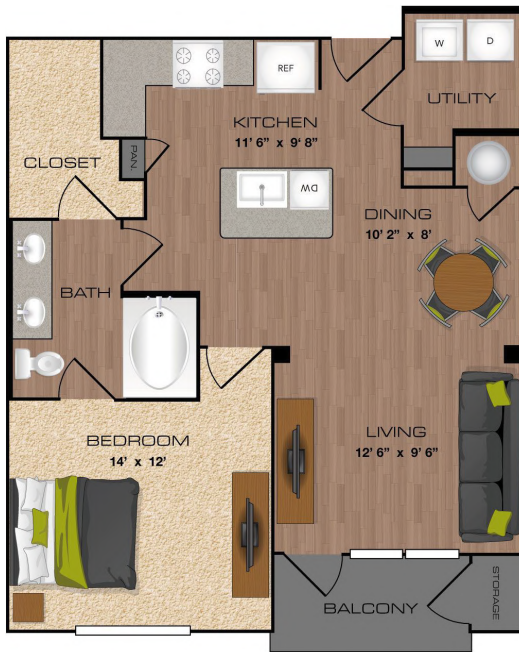

# A4b

1 BED / 1 BATH / STUDY

# 927 - 951

SQ. FT.

A4 - 1 Bed / 1 Bath | 788 - 795 sq. ft.

A4b - 1 Bed / 1 Bath with Study | 927 - 951 sq. ft.

A4c - 1 Bed / 1 Bath | 795 sq. ft.

 <b>LAKESIDE</b> URBAN CENTER	850 Lake Carolyn Pkwy.   Irving, TX 75039
	<a href="http://www.lakesideurbancenter.com">www.lakesideurbancenter.com</a>

*Floor plans are artist's rendering. All dimensions are approximate. Actual product and specifications may vary in dimension or detail. Not all features are available in every apartment. Prices and availability are subject to change. Please see a representative for details.*