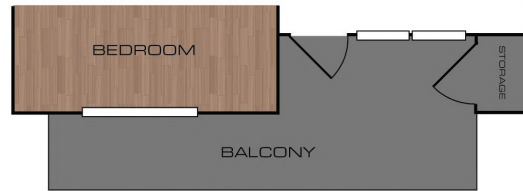

# 927 - 951

SQ. FT.

A4 - 1 Bed / 1 Bath | 788 - 795 sq. ft.

A4b - 1 Bed / 1 Bath with Study | 927 - 951 sq. ft.

A4c - 1 Bed / 1 Bath | 795 sq. ft.

 <b>LAKESIDE</b> URBAN CENTER	850 Lake Carolyn Pkwy.   Irving, TX 75039
	<a href="http://www.lakesideurbancenter.com">www.lakesideurbancenter.com</a>

*Floor plans are artist's rendering. All dimensions are approximate. Actual product and specifications may vary in dimension or detail. Not all features are available in every apartment. Prices and availability are subject to change. Please see a representative for details.*