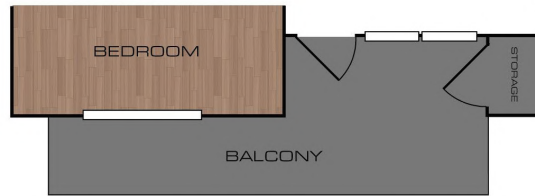

A4

1 BED / 1 BATH

788 - 795

SQ. FT.

A4-1 Bed / 1 Bath | 788 - 795 sq. ft.

A4b - 1 Bed / 1 Bath with Study | 927 - 951 sq. ft.

A4c - 1 Bed / 1 Bath | 795 sq. ft.

850 Lake Carolyn Pkwy. | Irving, TX 75039

www.lakesideurbancenter.com

Floor plans are artist's rendering. All dimensions are approximate. Actual product and specifications may vary in dimension or detail. Not all features are available in every apartment. Prices and availability are subject to change. Please see a representative for details.