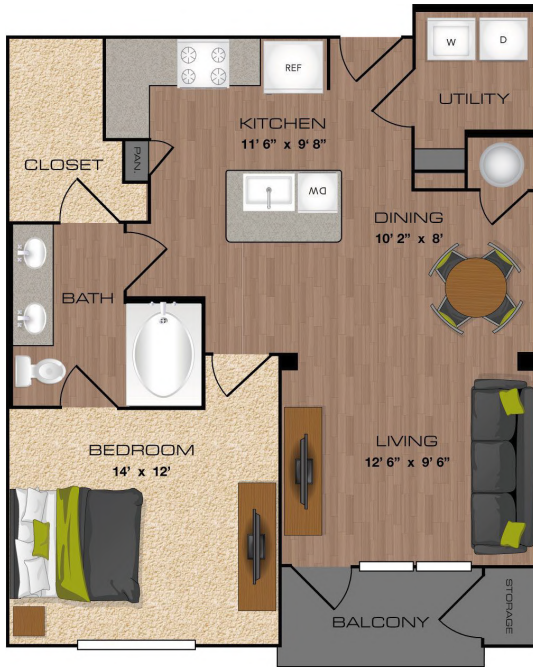

A4

1 BED / 1 BATH

788 - 795

SQ. FT.

A4-1 Bed / 1 Bath | 788 - 795 sq. ft.

A4b - 1 Bed / 1 Bath with Study | 927 - 951 sq. ft.

A4c - 1 Bed / 1 Bath | 795 sq. ft.

850 Lake Carolyn Pkwy. | Irving, TX 75039

www.lakesideurbancenter.com

Floor plans are artist's rendering. All dimensions are approximate. Actual product and specifications may vary in dimension or detail. Not all features are available in every apartment. Prices and availability are subject to change. Please see a representative for details.