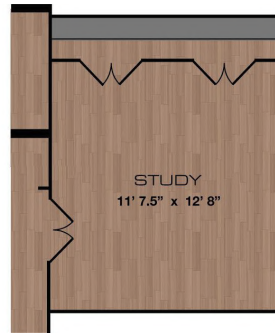

A4

1 BED / 1 BATH

788 - 795

SQ. FT.

A4-1 Bed / 1 Bath | 788 - 795 sq. ft.

A4b - 1 Bed / 1 Bath with Study | 927 - 951 sq. ft.

A4c - 1 Bed / 1 Bath | 795 sq. ft.

850 Lake Carolyn Pkwy. | Irving, TX 75039

www.lakesideurbancenter.com

Floor plans are artist's rendering. All dimensions are approximate. Actual product and specifications may vary in dimension or detail. Not all features are available in every apartment. Prices and availability are subject to change. Please see a representative for details.